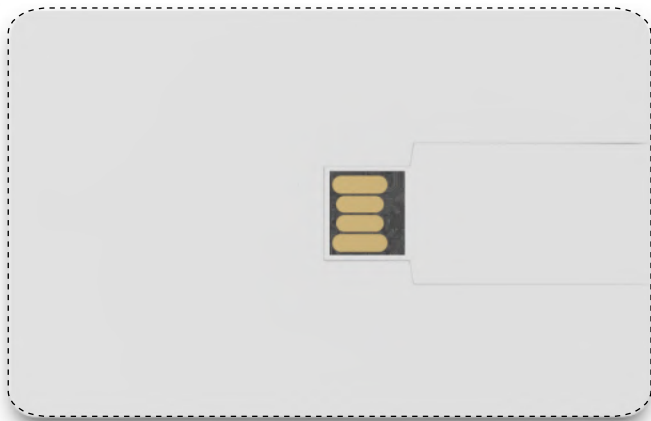

BACK

PRODUCT NAME

Original Card USB Drive

DIMENSIONS

85mm x 54mm x 3mm

PRINT AREA

Front - 85mm x 54mm

Back - 85mm x 54mm

PRINT OPTIONS

Digital Print, Pad Print

MEMORY SIZES

1GB, 2GB, 4GB, 8GB, 16GB, 32GB, 64GB